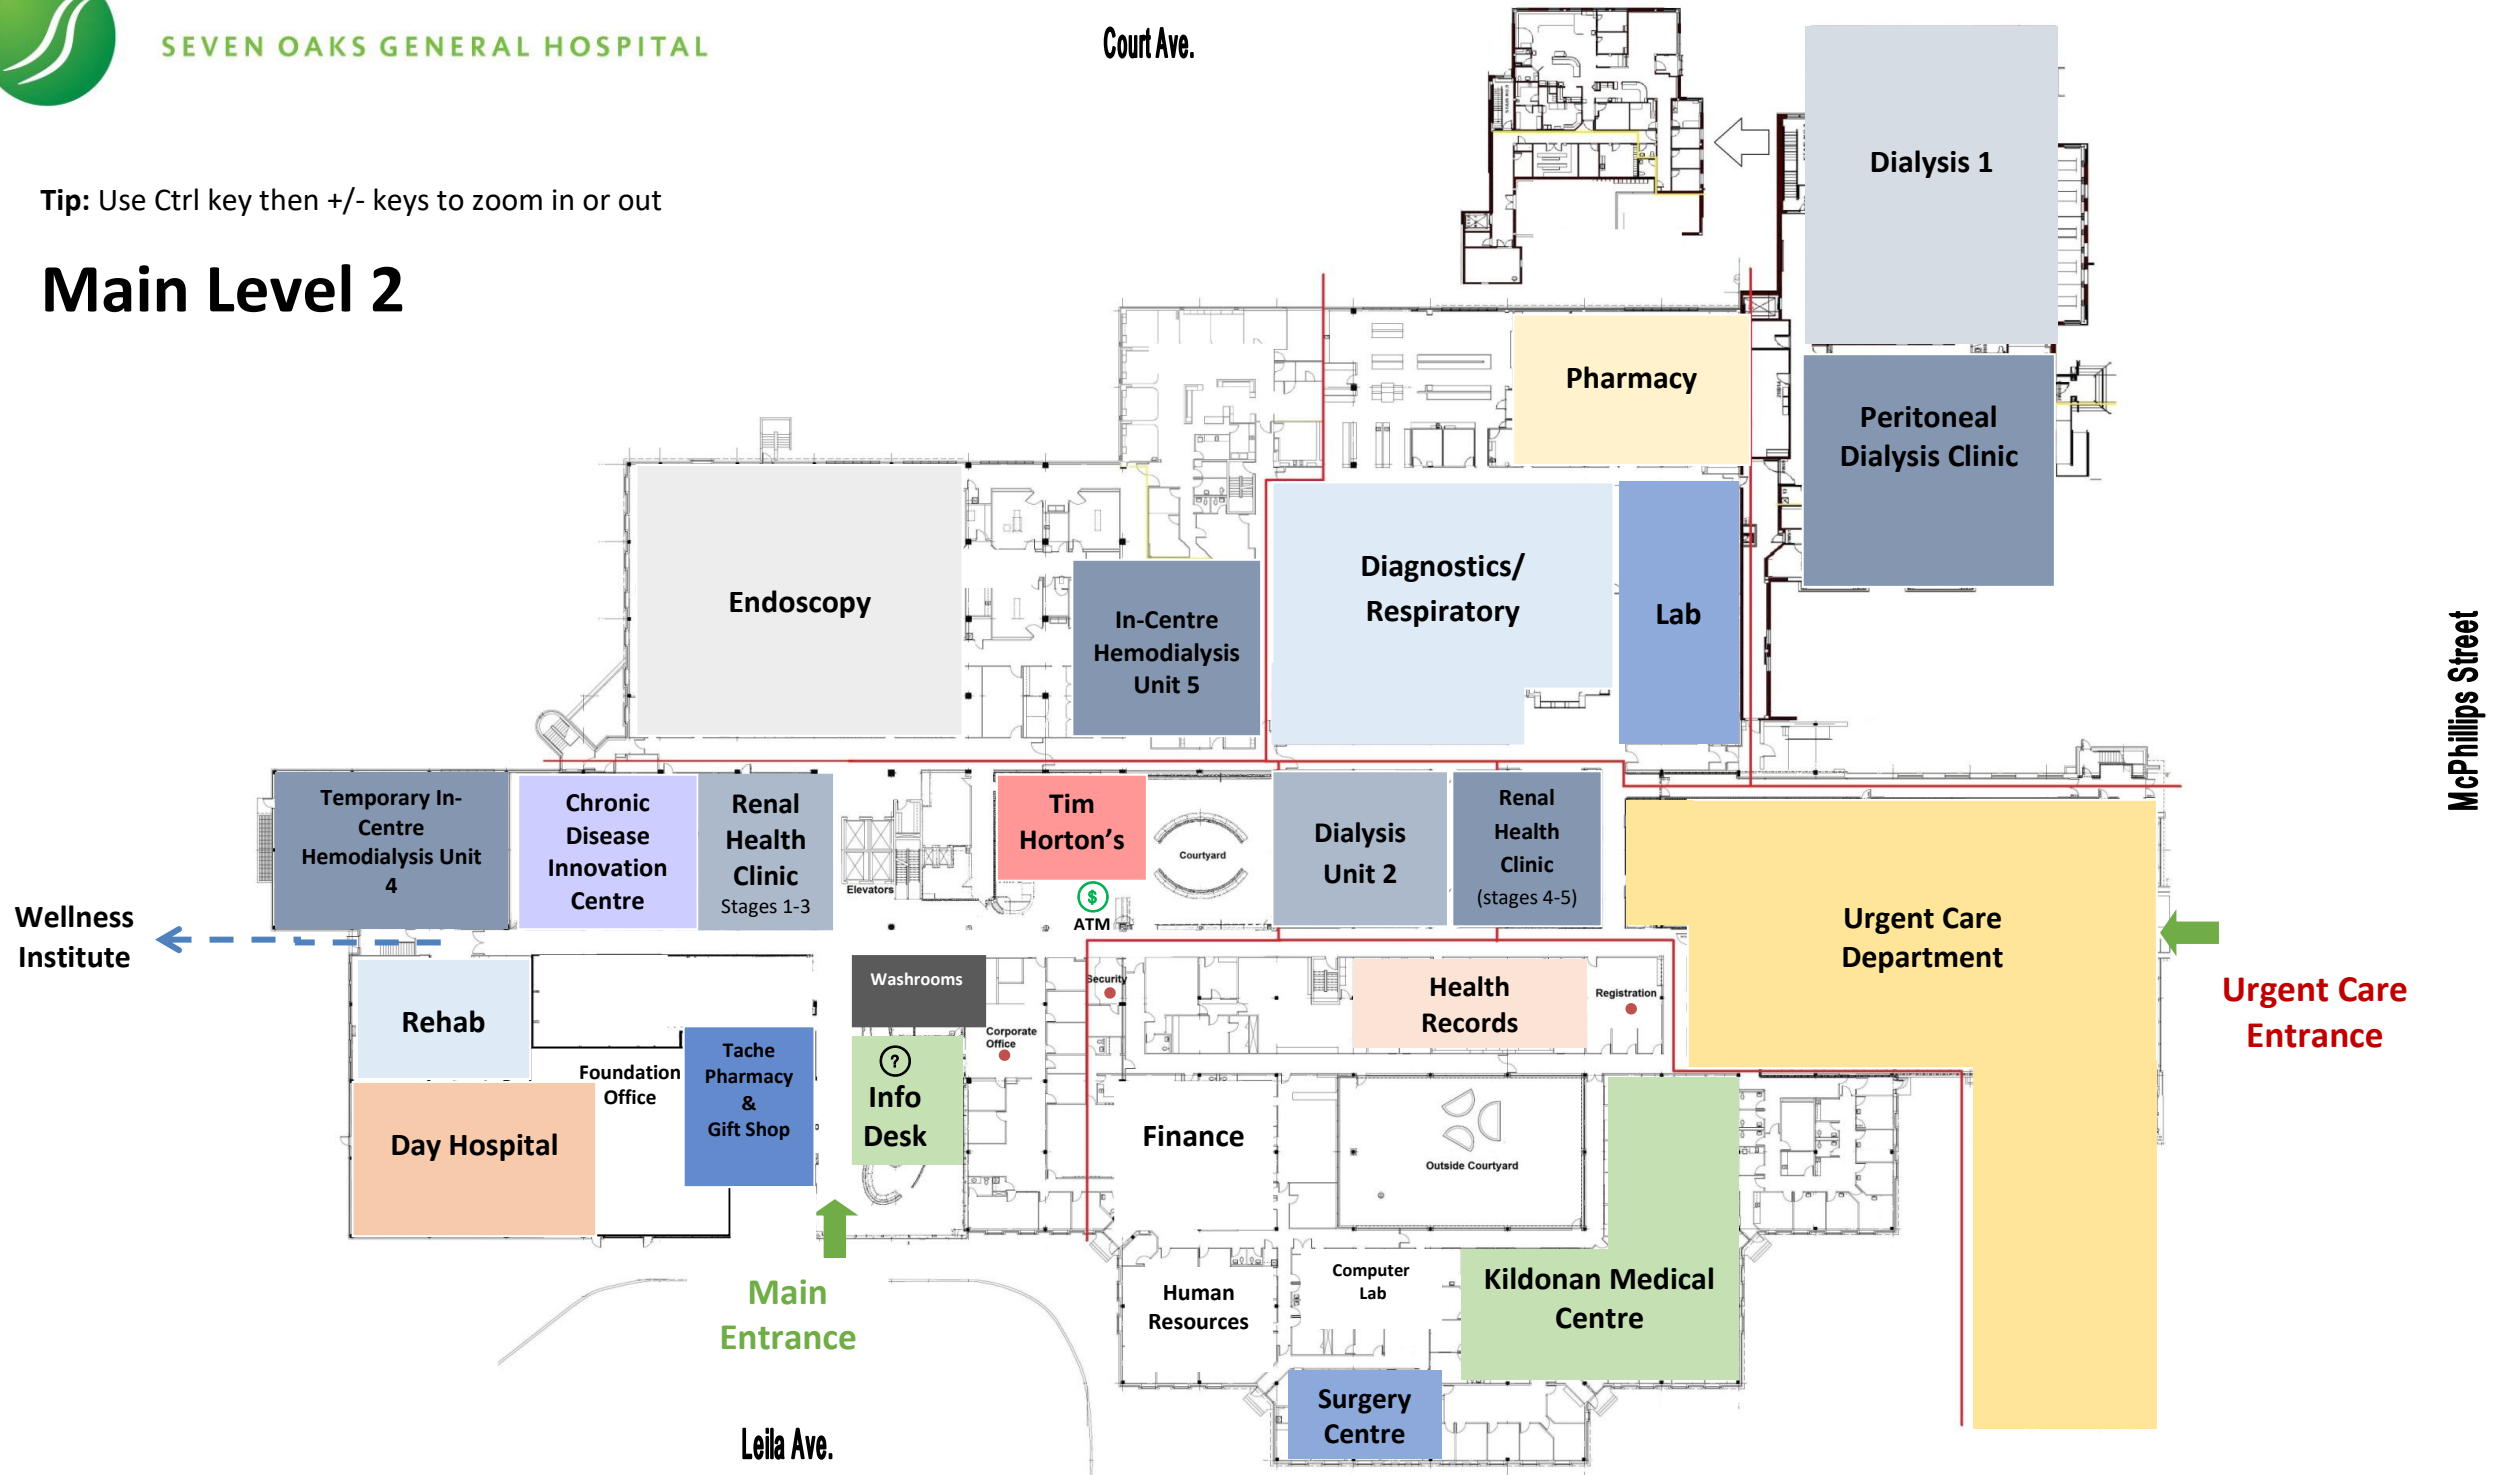

Court Ave.

Tip: Use Ctrl key then +/- keys to zoom in or out

Main Level 2

McPhillips Street

Urgent Care Entrance

Main Entrance

Leila Ave.